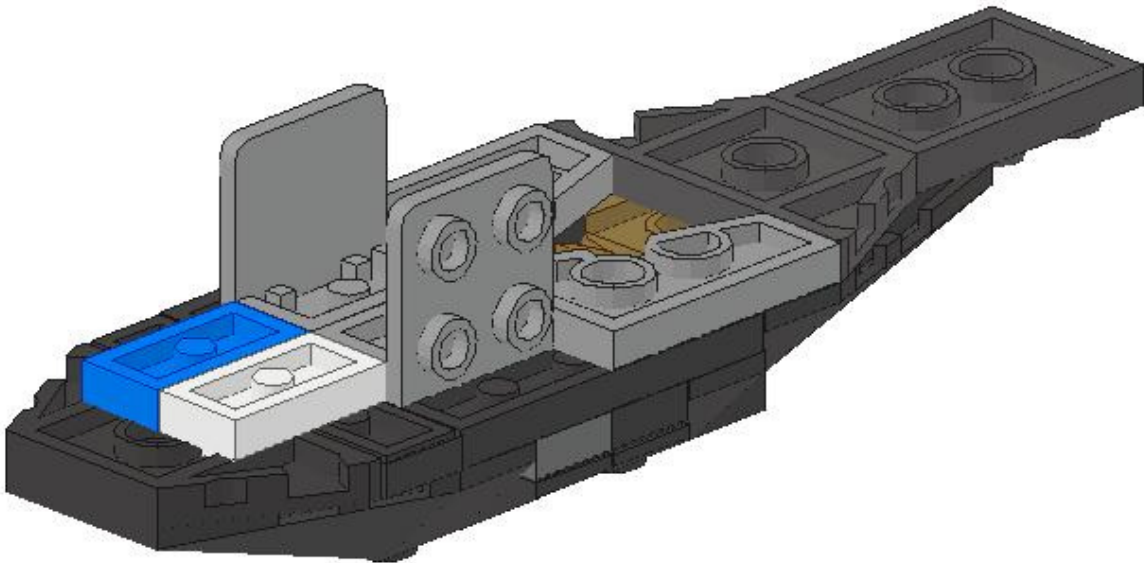

Star Wars™ Rebel Medium Transport

including display stand
made by using only pieces from sets

7805 Creator Shark
8033 Mini General Grievous' Starfighter

by Christopher Deck
during the *Eurobricks* Event 2011 in Windsor.

This is not an official LEGO® model.
It is neither sponsored nor endorsed by the LEGO® group.

1

2

3

4

5

6

7