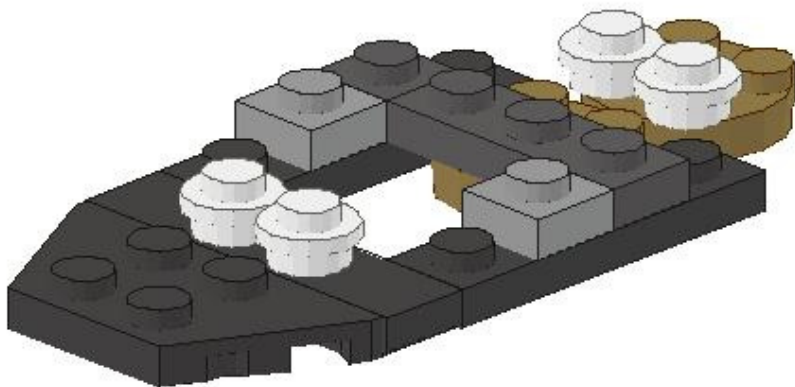

Star Wars™ Rebel Medium Transport

including display stand
made by using only pieces from sets

7805 Creator Shark
8033 Mini General Grievous' Starfighter

by Christopher Deck
during the *Eurobricks* Event 2011 in Windsor.

Model consisting of 77 pieces out of a total 88 pieces available.
With best thanks to the *Eurobricks* organising team for providing sets 7805 and 8033.

Instructions made with MLCad 3.00.
Rendering made with LDView 4.01.

This is not an official LEGO® model.
It is neither sponsored nor endorsed by the LEGO® group.

1

2

3

4

5

6

7