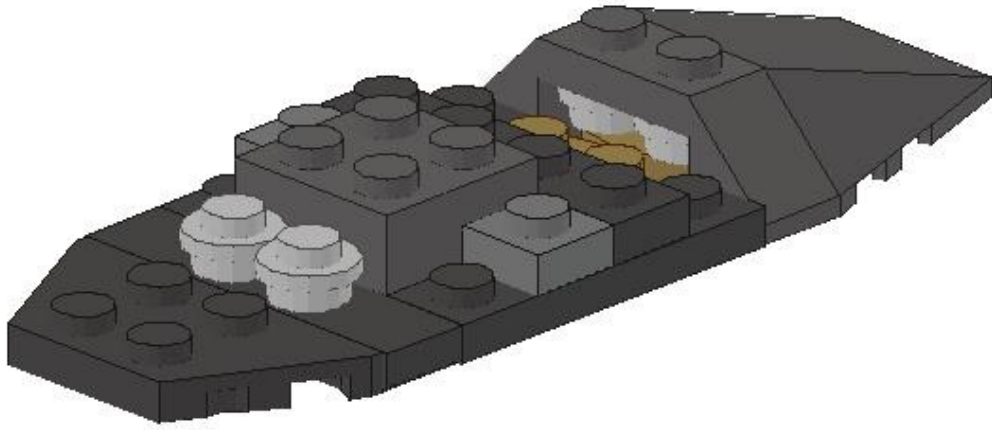

Star Wars™ Rebel Medium Transport

including display stand
made by using only pieces from sets

7805 Creator Shark
8033 Mini General Grievous' Starfighter

by Christopher Deck
during the *Eurobricks* Event 2011 in Windsor.

This is not an official LEGO® model.
It is neither sponsored nor endorsed by the LEGO® group.

1

2

3

4

5

6

7