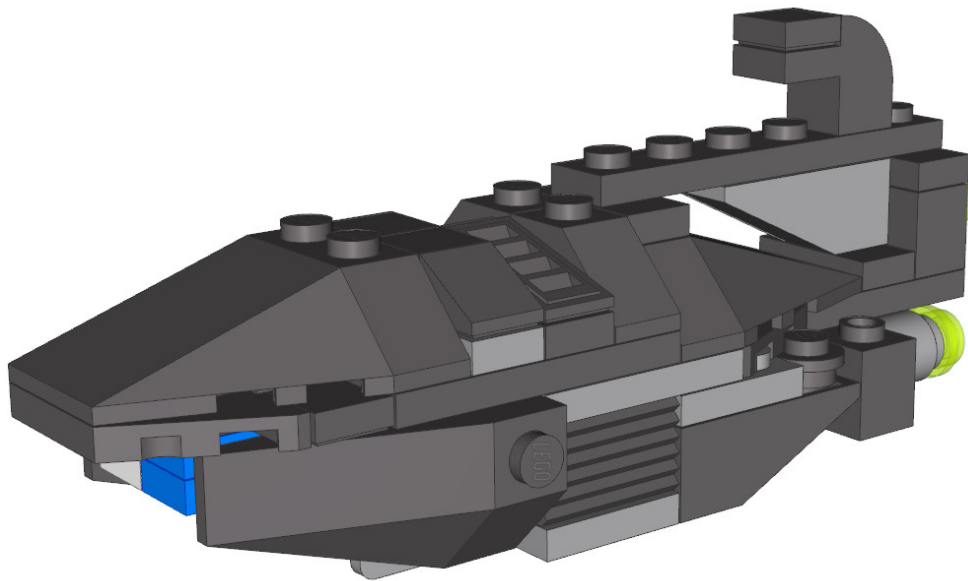

Star Wars™ Rebel Medium Transport

including display stand
made by using only pieces from sets

7805 Creator Shark
8033 Mini General Grievous' Starfighter

by Christopher Deck
during the *Eurobricks* Event 2011 in Windsor.

Model consisting of 77 pieces out of a total 88 pieces available.
With best thanks to the *Eurobricks* organising team for providing sets 7805 and 8033.

Instructions made with MLCad 3.00.
Rendering made with LDView 4.01.