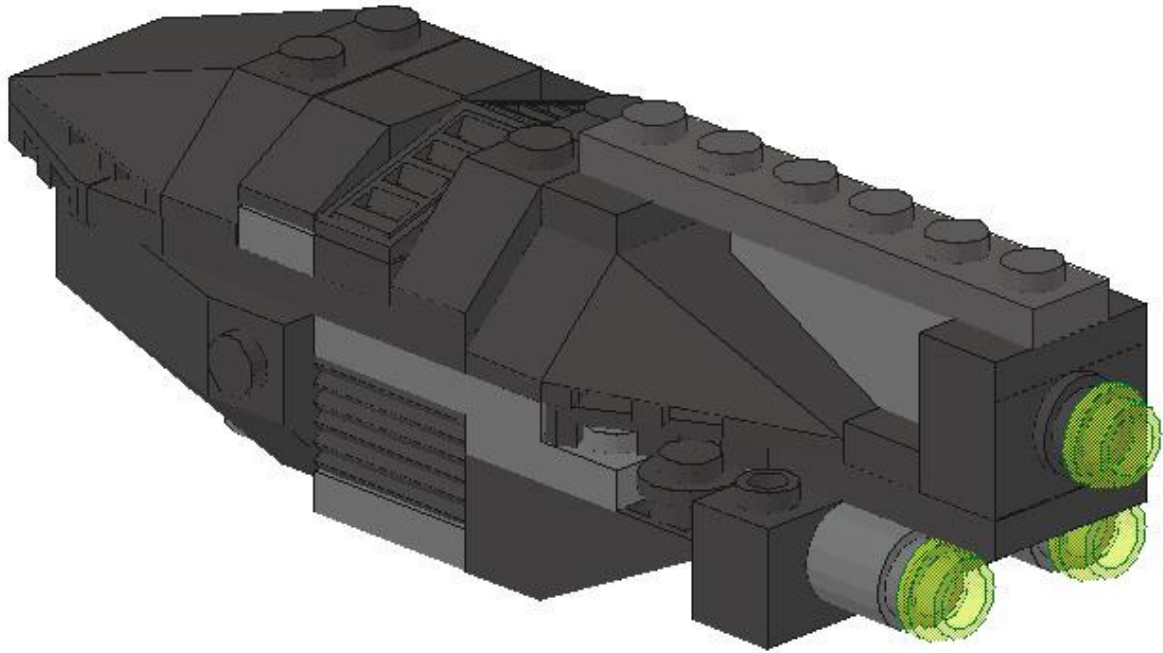

Star Wars™ Rebel Medium Transport

including display stand
made by using only pieces from sets

7805 Creator Shark
8033 Mini General Grievous' Starfighter

by Christopher Deck
during the *Eurobricks* Event 2011 in Windsor.

8

9

10

11

12

13

14

15