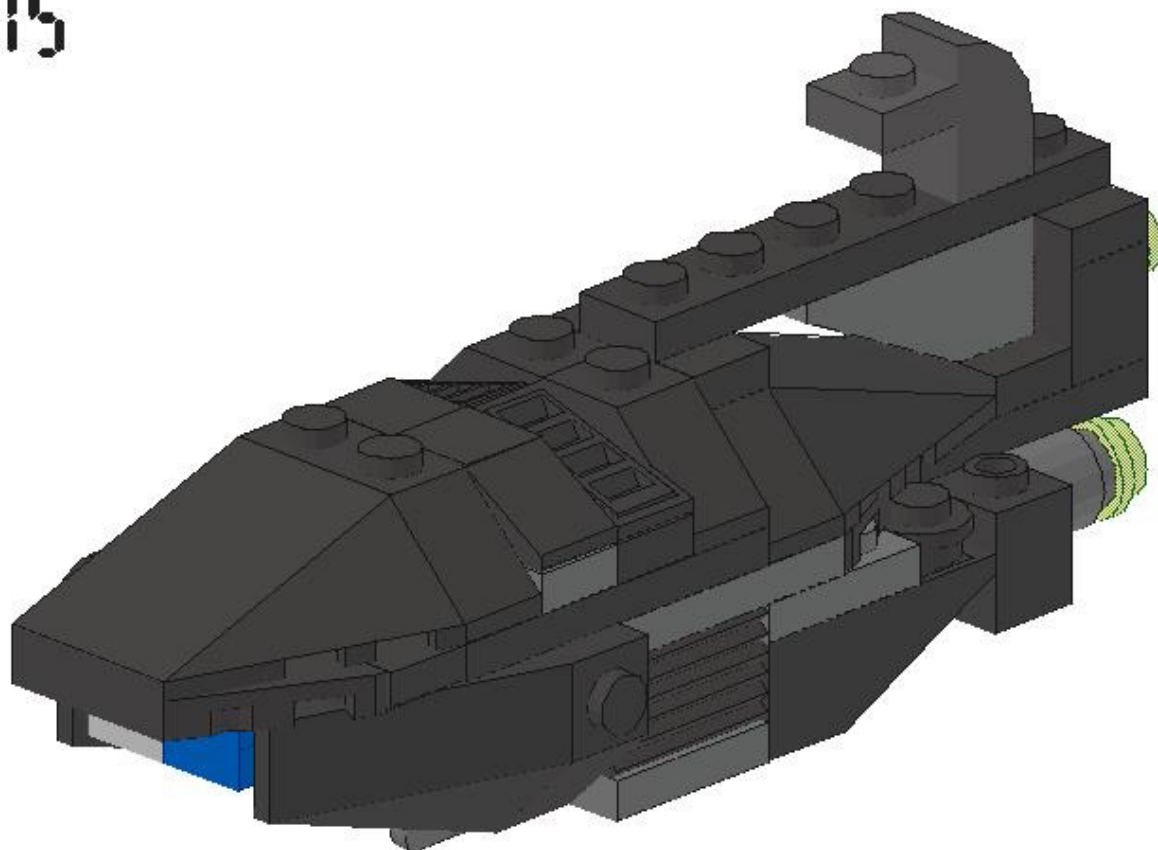

Star Wars™ Rebel Medium Transport

including display stand
made by using only pieces from sets

7805 Creator Shark
8033 Mini General Grievous' Starfighter

by Christopher Deck
during the *Eurobricks* Event 2011 in Windsor.

8

9

10

11

12

13

14

15