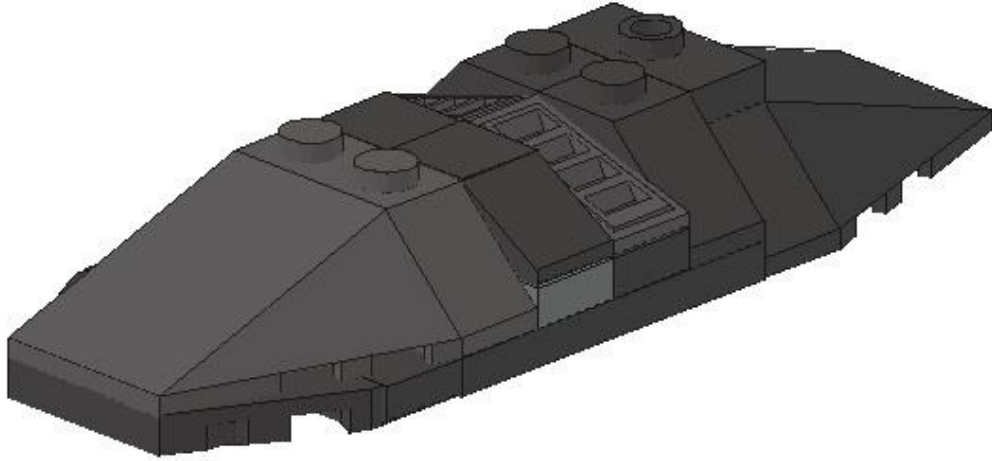

Star Wars™ Rebel Medium Transport

including display stand
made by using only pieces from sets

7805 Creator Shark
8033 Mini General Grievous' Starfighter

by Christopher Deck
during the *Eurobricks* Event 2011 in Windsor.

This is not an official LEGO® model.
It is neither sponsored nor endorsed by the LEGO® group.

1

2

3

4

5

6

7