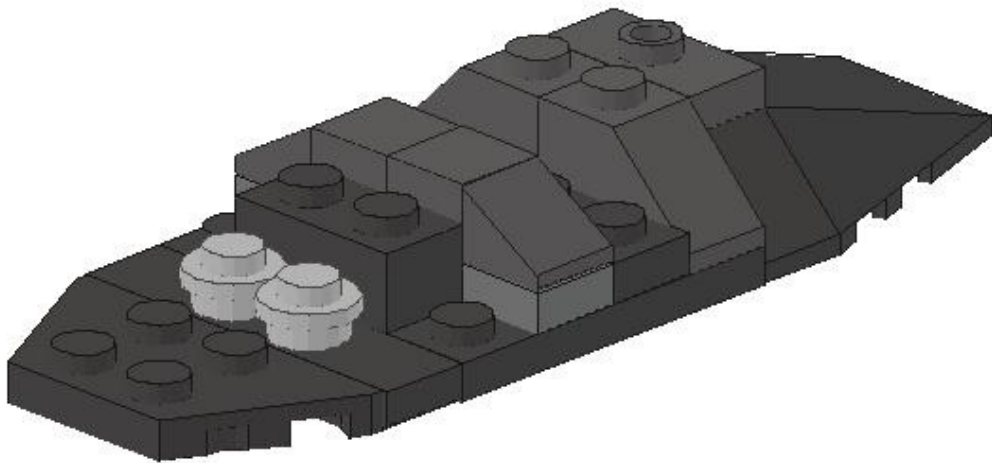

Star Wars™ Rebel Medium Transport

including display stand
made by using only pieces from sets

7805 Creator Shark
8033 Mini General Grievous' Starfighter

by Christopher Deck
during the *Eurobricks* Event 2011 in Windsor.

This is not an official LEGO® model.
It is neither sponsored nor endorsed by the LEGO® group.

1

2

3

4

5

6

7